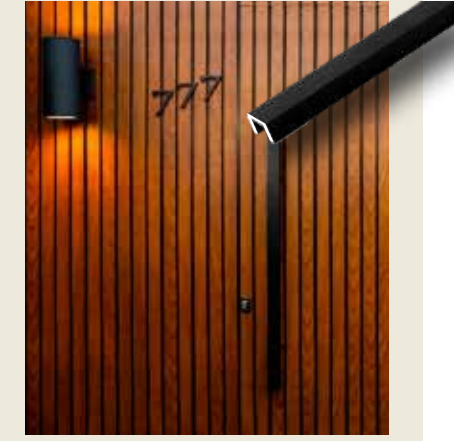

# CLICK SYSTEM

CLICK 20

CLICK 40

CLICK 60

CLICK 120

CLICK 180

*Looks like  
Wood,  
Endurance  
of Aluminum*

# ACCESSORIES

ANGLE 30/30, L SHAPE,  
AND Y SHAPE

U10

FURRING STRIP

*A System  
Designed for  
Every Skill  
Level*

RAIL

ALEX + RAIL

*Think outside the wall.*